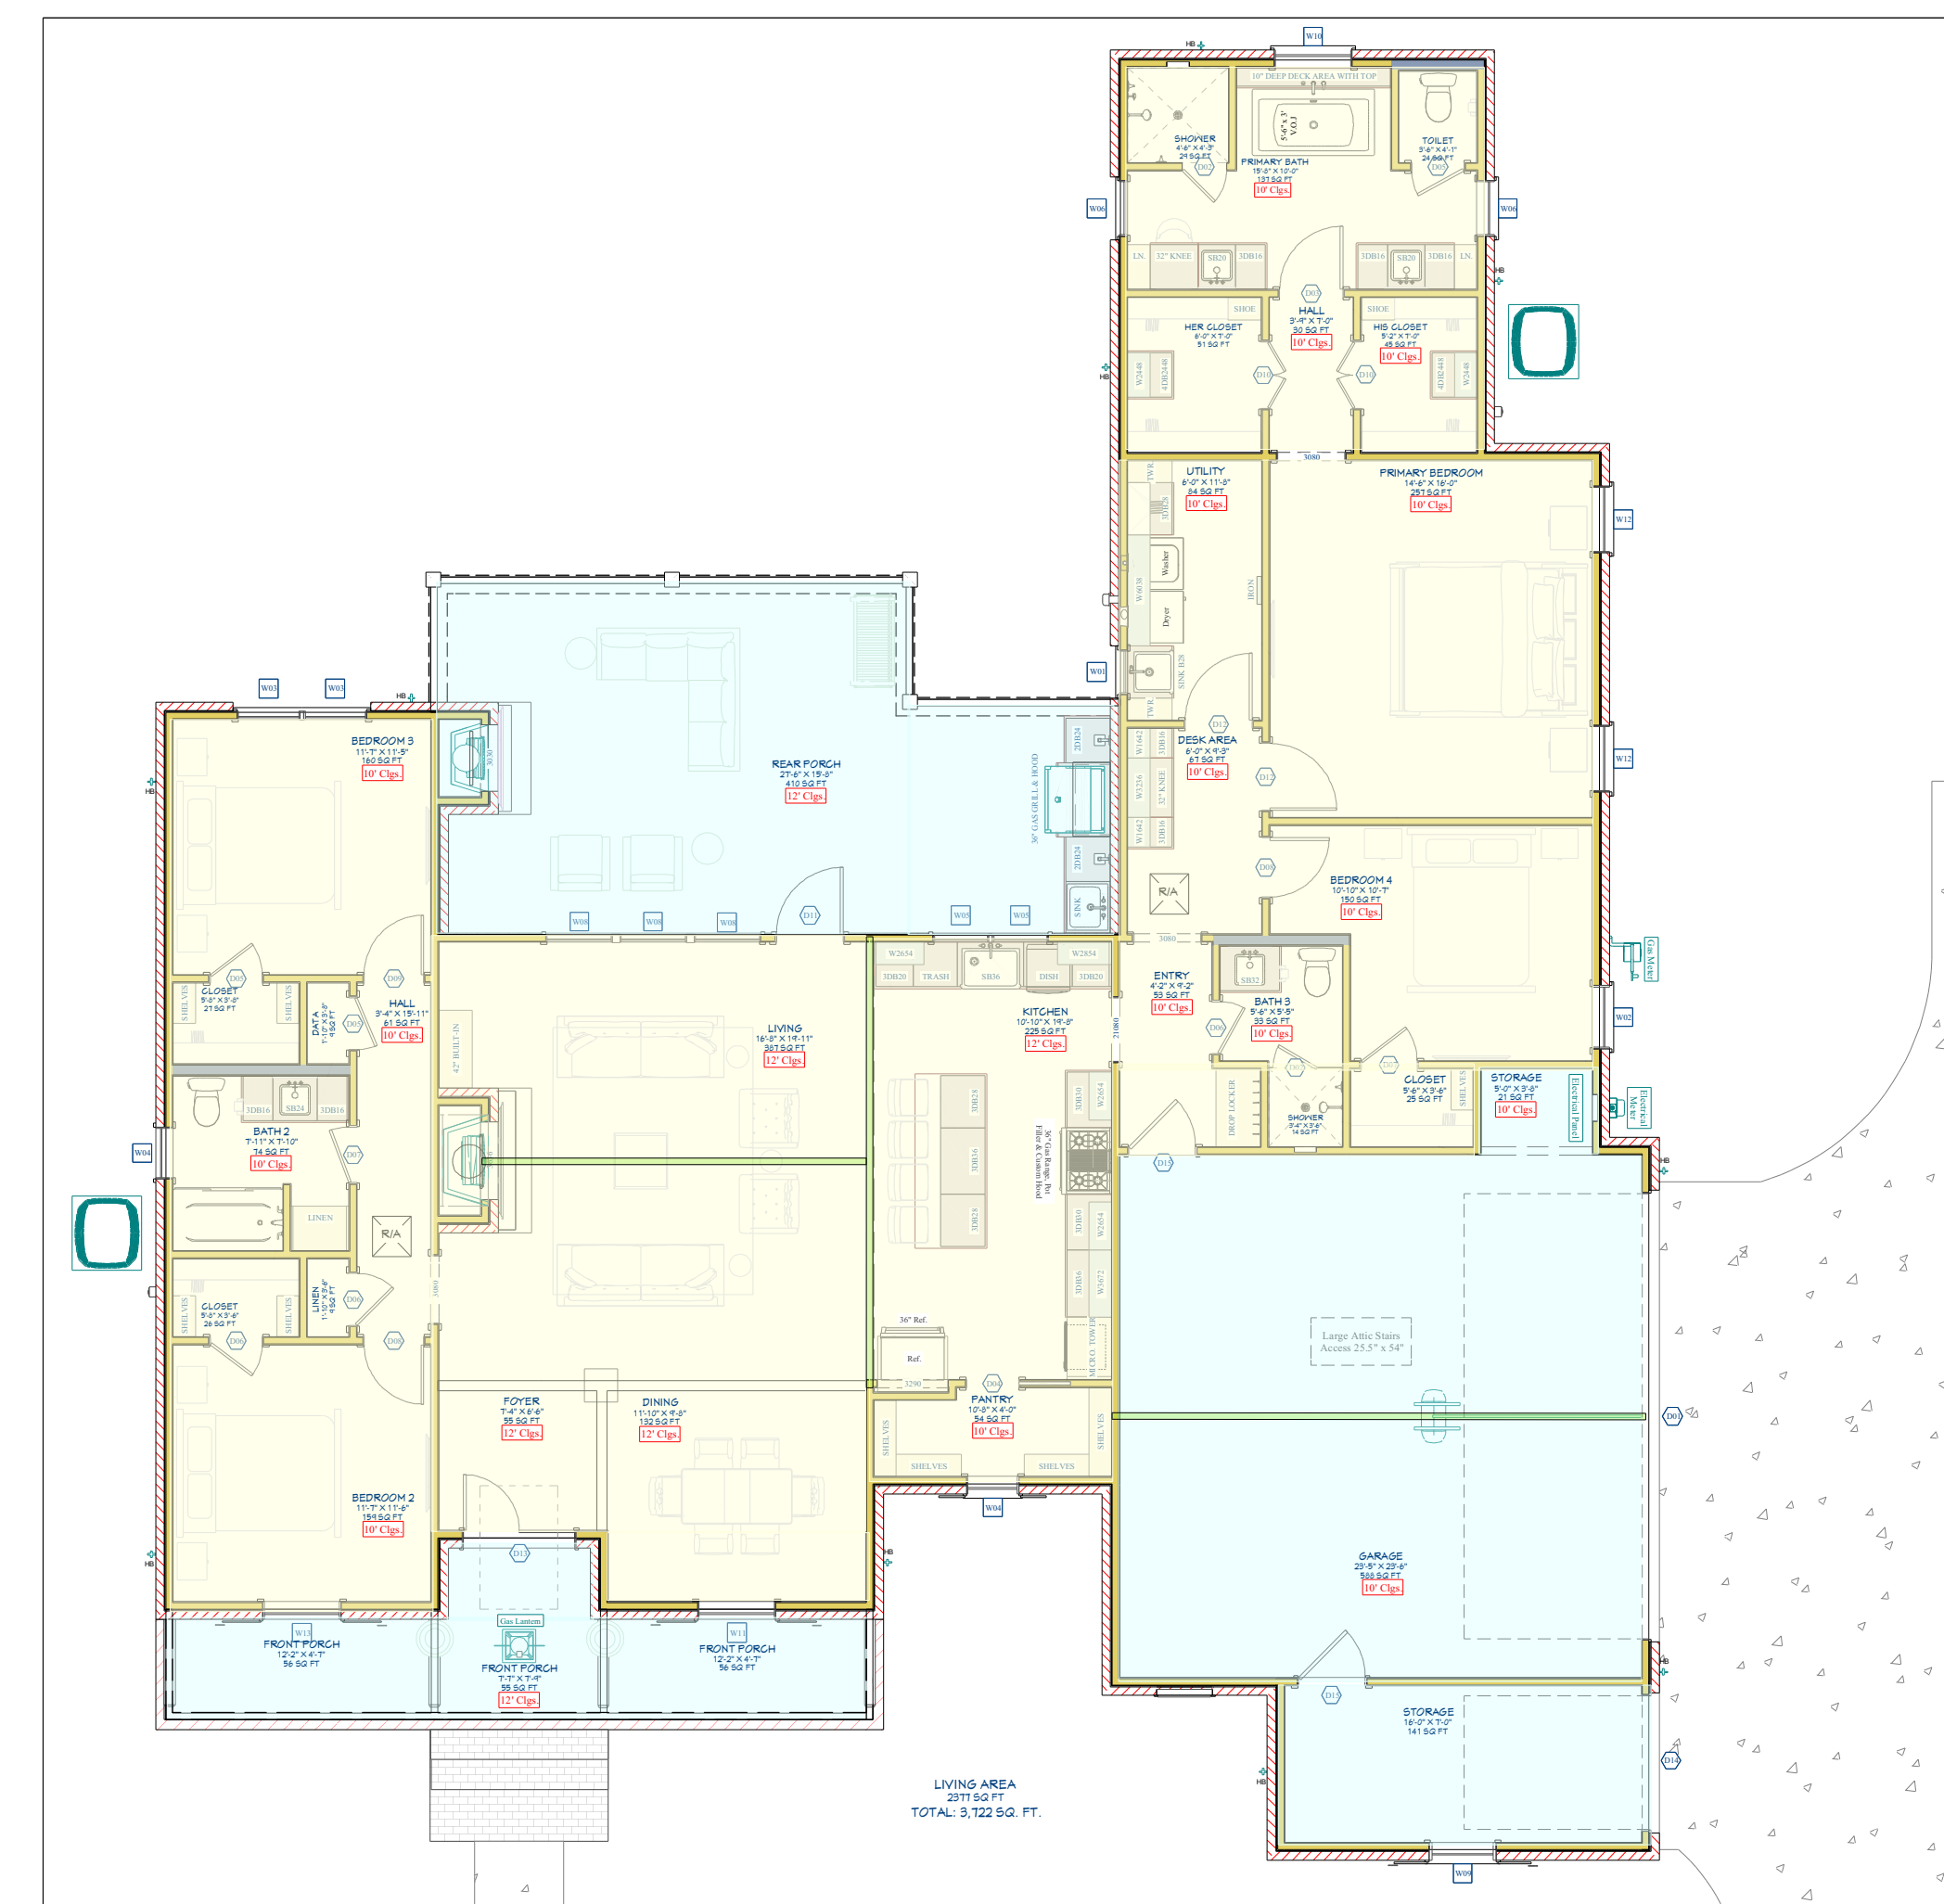

Jeff Burns Designs

3D DESIGNS - HOME PLANS - CONSULTING
Residential & Light Commercial

EMAIL: ContactJeffBurnsDesigns@gmail.com

2,377 Heated
3,722 Under Roof

10' & 12' Ceilings

4 Bedrooms
3 Baths
2 Car Garage w/ Storage

67'-6 1/2" Wide
81'-3 3/4" Deep