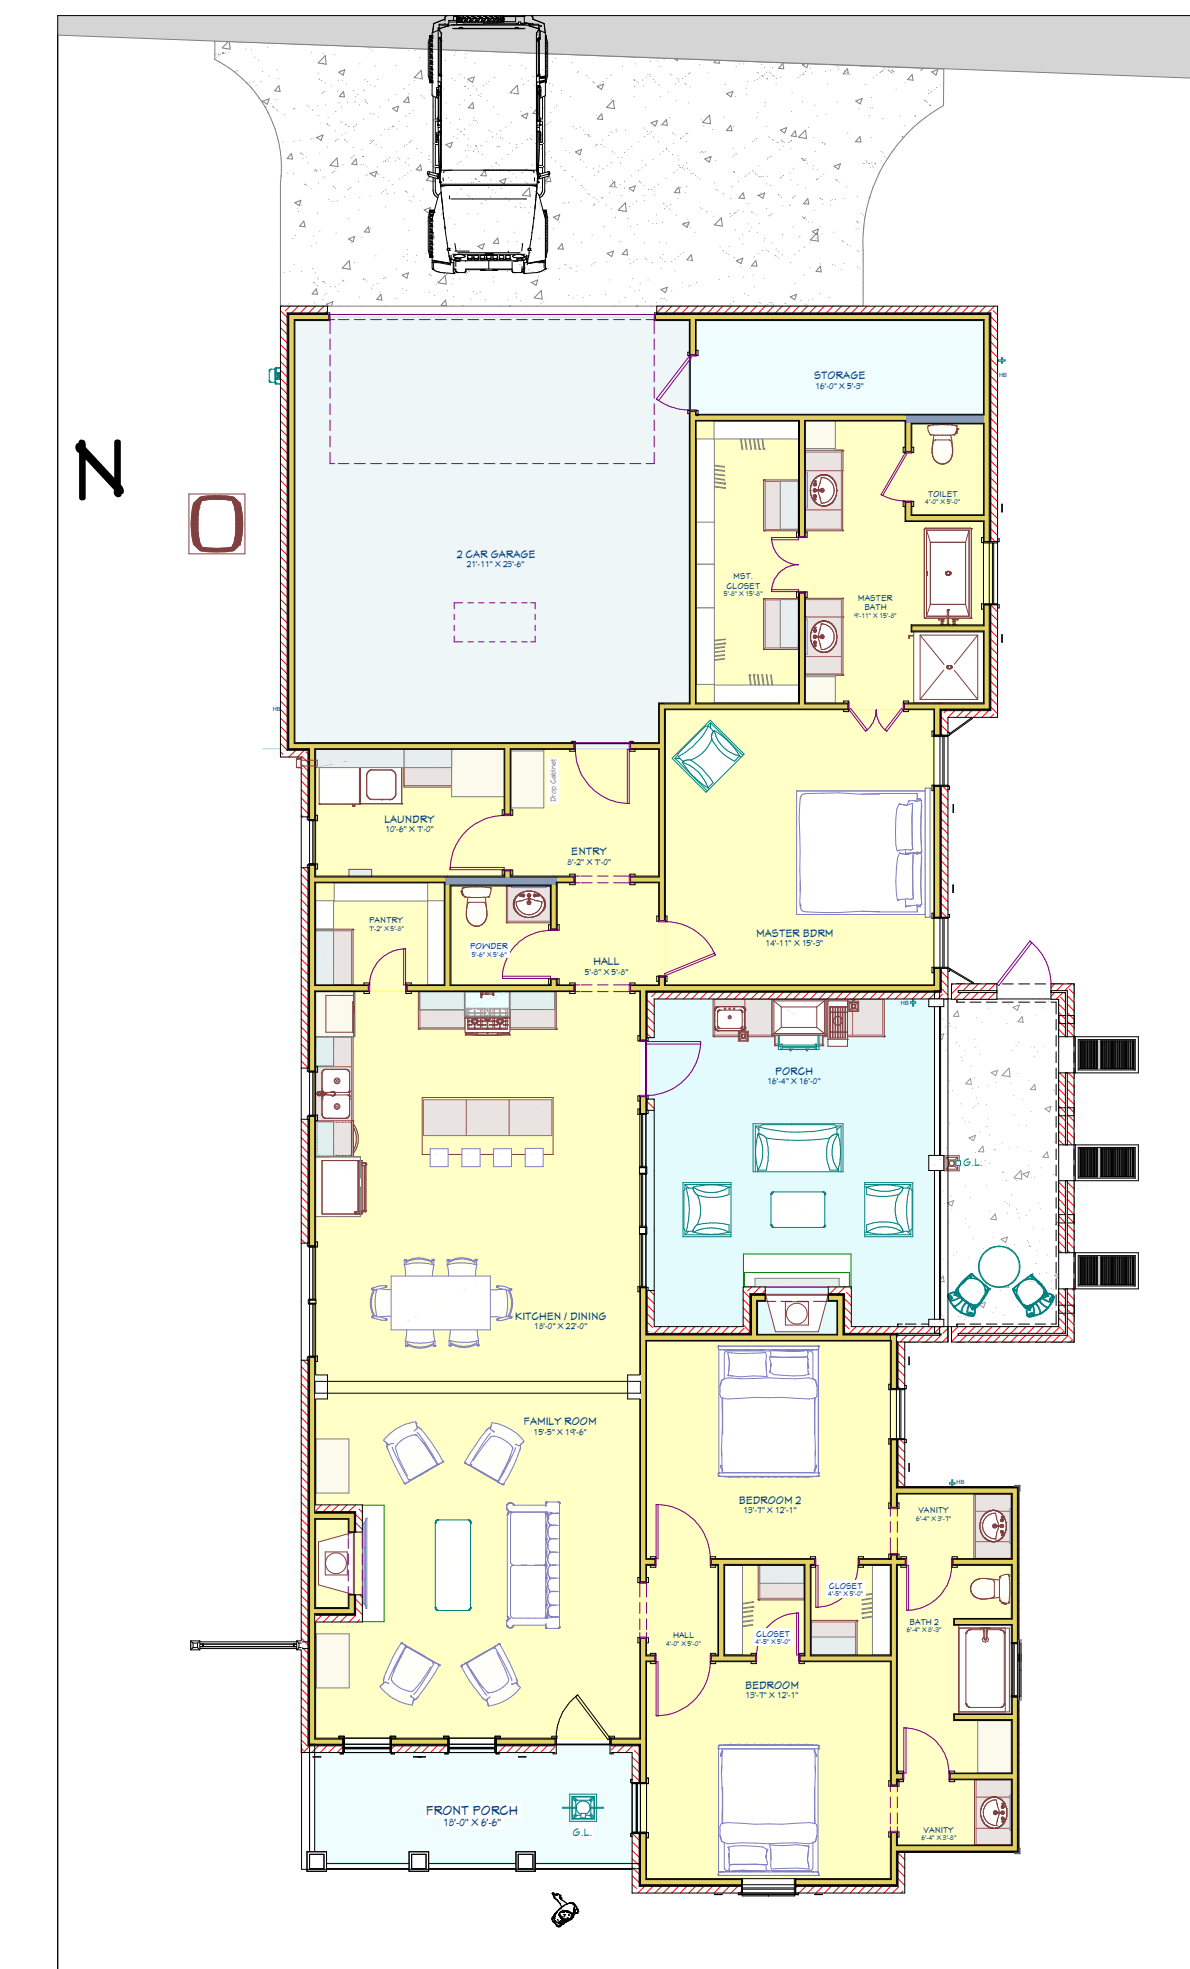

Patio Home Collection Louisiana Patio Home 2219-3288

Jeff Burns Designs

3D DESIGNS - HOME PLANS - CONSULTING
Residential & Light Commercial

EMAIL: JeffBurnsDesigns@gmail.com

2,219 Heated
3,288 Under Roof

3 Bedroom
2.5 Bath
2 Car Garage &
Storage

44'-1" Wide
88'-2" Deep

COPYRIGHT JEFF R. BURNS ® ALL RIGHTS RESERVED www.JeffBurnsDesigns.com

Not what your looking for! Ask about modifying this plan or any other plan to fit your needs!

These plans are protected under Federal Laws and is the property of Jeff Burns. All rights are reserved and any use or reproduction other than that authorized is expressly prohibited. These plans should not be re used, distributed, duplicated, copied, emailed, and/or used for any purpose but this one project. This plan is to be used only for the Client who's Name, Address, and/or Lot #, that is listed in the Title Block. Contact Jeff Burns for any other Authorization.