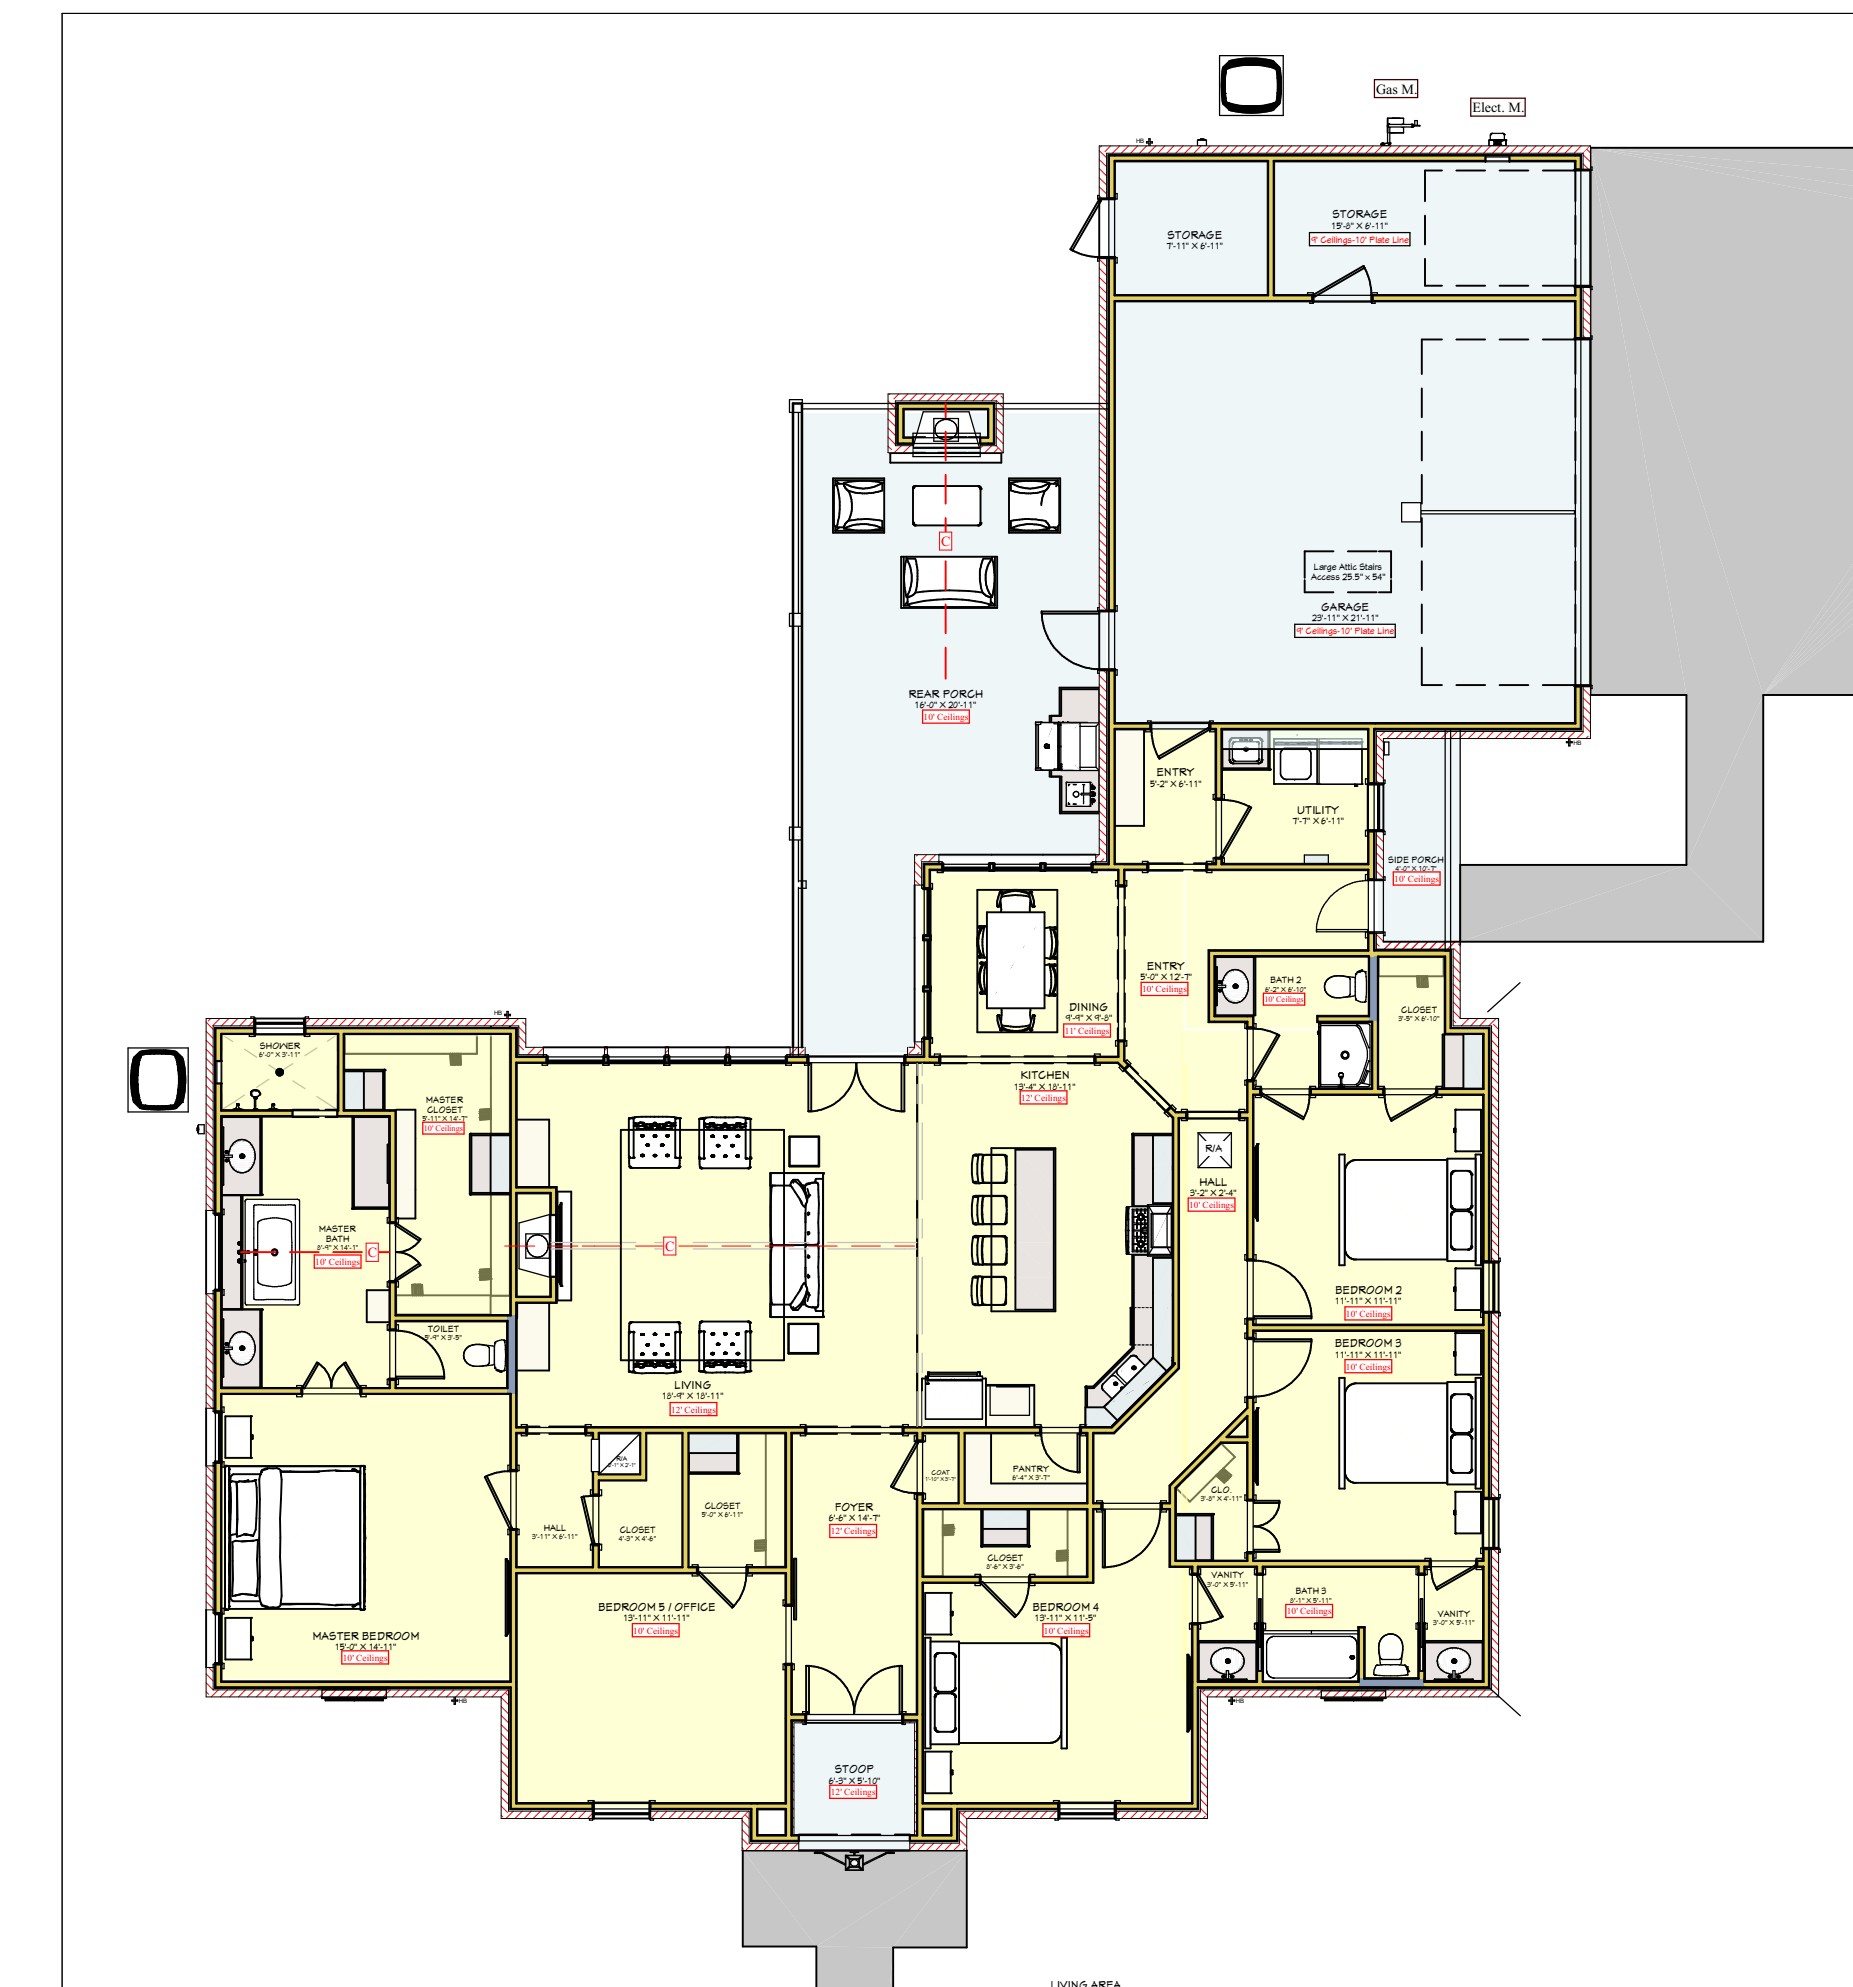

## Jeff Burns Designs

3D DESIGNS - HOME PLANS - CONSULTING

Residential & Light Commercial

EMAIL: ContactJeffBurnsDesigns@gmail.com

2,747 Heated  
4,055 Under Roof

10' & 12' Ceilings

5 Bedrooms/ Office

3 Baths

2 Car- Carport w/ Storage

72'-1 1/4" Wide

88' -9 1/2" Deep

COPYRIGHT JEFF R. BURNS © ALL RIGHTS RESERVED [www.JeffBurnsDesigns.com](http://www.JeffBurnsDesigns.com)

Not what your looking for! Ask about modifying this plan or any other plan to fit your needs!