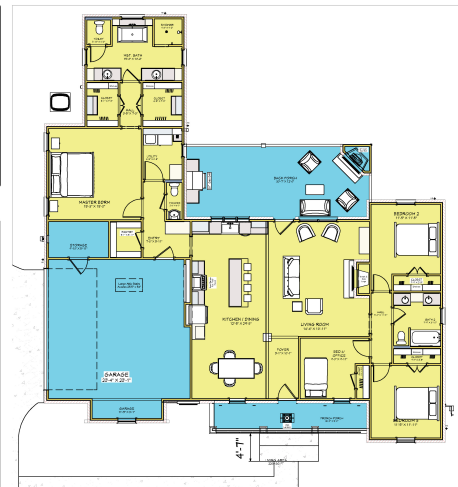

Louisiana Collection

Mix of Louisiana 2200-3365

Jeff Burns Designs

PHONE: 318-787-4412

EMAIL: JeffBurnsDesigns@gmail.com

2,200 Heated
3,365 Under Roof

4 Bedroom
2.5 Baths
2 Car Garage & Storage

64'-4" Wide
70'-9" Deep

COPYRIGHT JEFF R. BURNS © ALL RIGHTS RESERVED www.JeffBurnsDesigns.com

Not what your looking for! Ask about modifying this plan or any other plan to fit your needs!