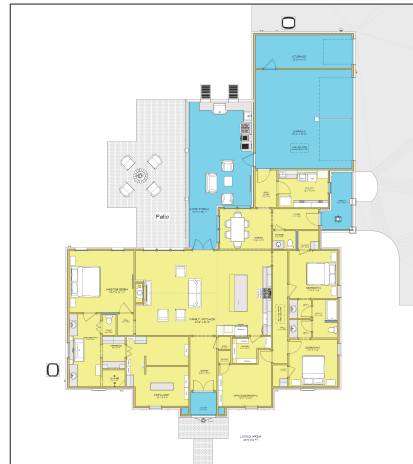

COPYRIGHT JEFF R. BURNS ® ALL RIGHTS RESERVED www.JeffBurnsDesigns.com

Not what your looking for! Ask about modifying this plan or any other plan to fit your needs!