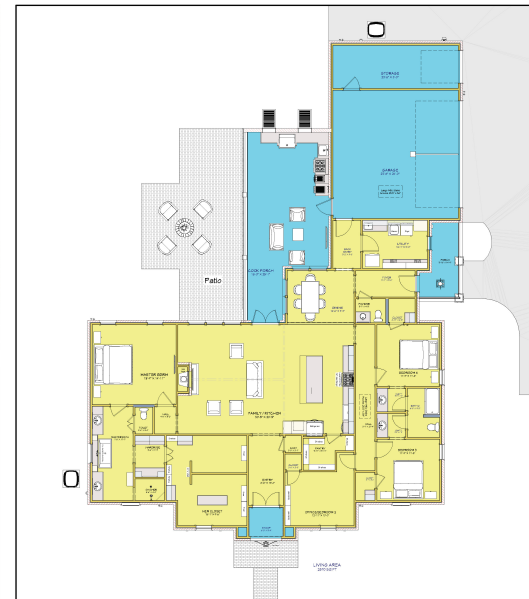

French Collection

French Creole 2870 - 4342

Jeff Burns Designs

3D DESIGNS - HOME PLANS - CONSULTING
Residential & Light Commercial

EMAIL: ContactJeffBurnsDesigns@gmail.com

2,870 Heated
4,342 Under Roof

10' & 12' Ceilings

4 Bedrooms
2 1/2 Baths
2 Car Garage
1 Car Garage / Storage

70'-3 1/4" Wide
93'-3 1/2" Deep

COPYRIGHT JEFF R. BURNS ® ALL RIGHTS RESERVED www.JeffBurnsDesigns.com

Not what you're looking for! Ask about modifying this plan or any other plan to fit your needs!