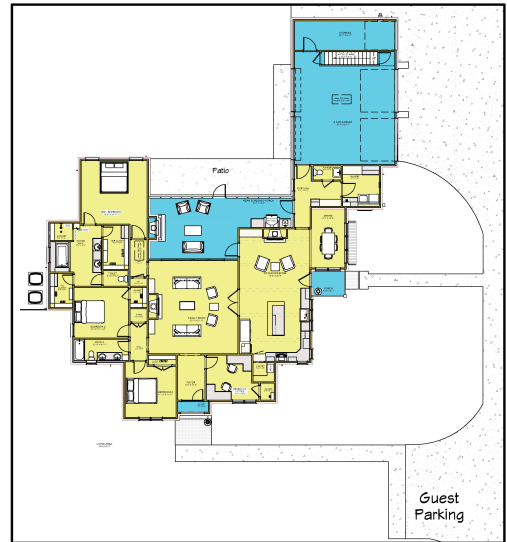

COPYRIGHT JEFF R. BURNS © ALL RIGHTS RESERVED www.JeffBurnsDesigns.com

Not what your looking for! Ask about modifying this plan or any other plan to fit your needs!